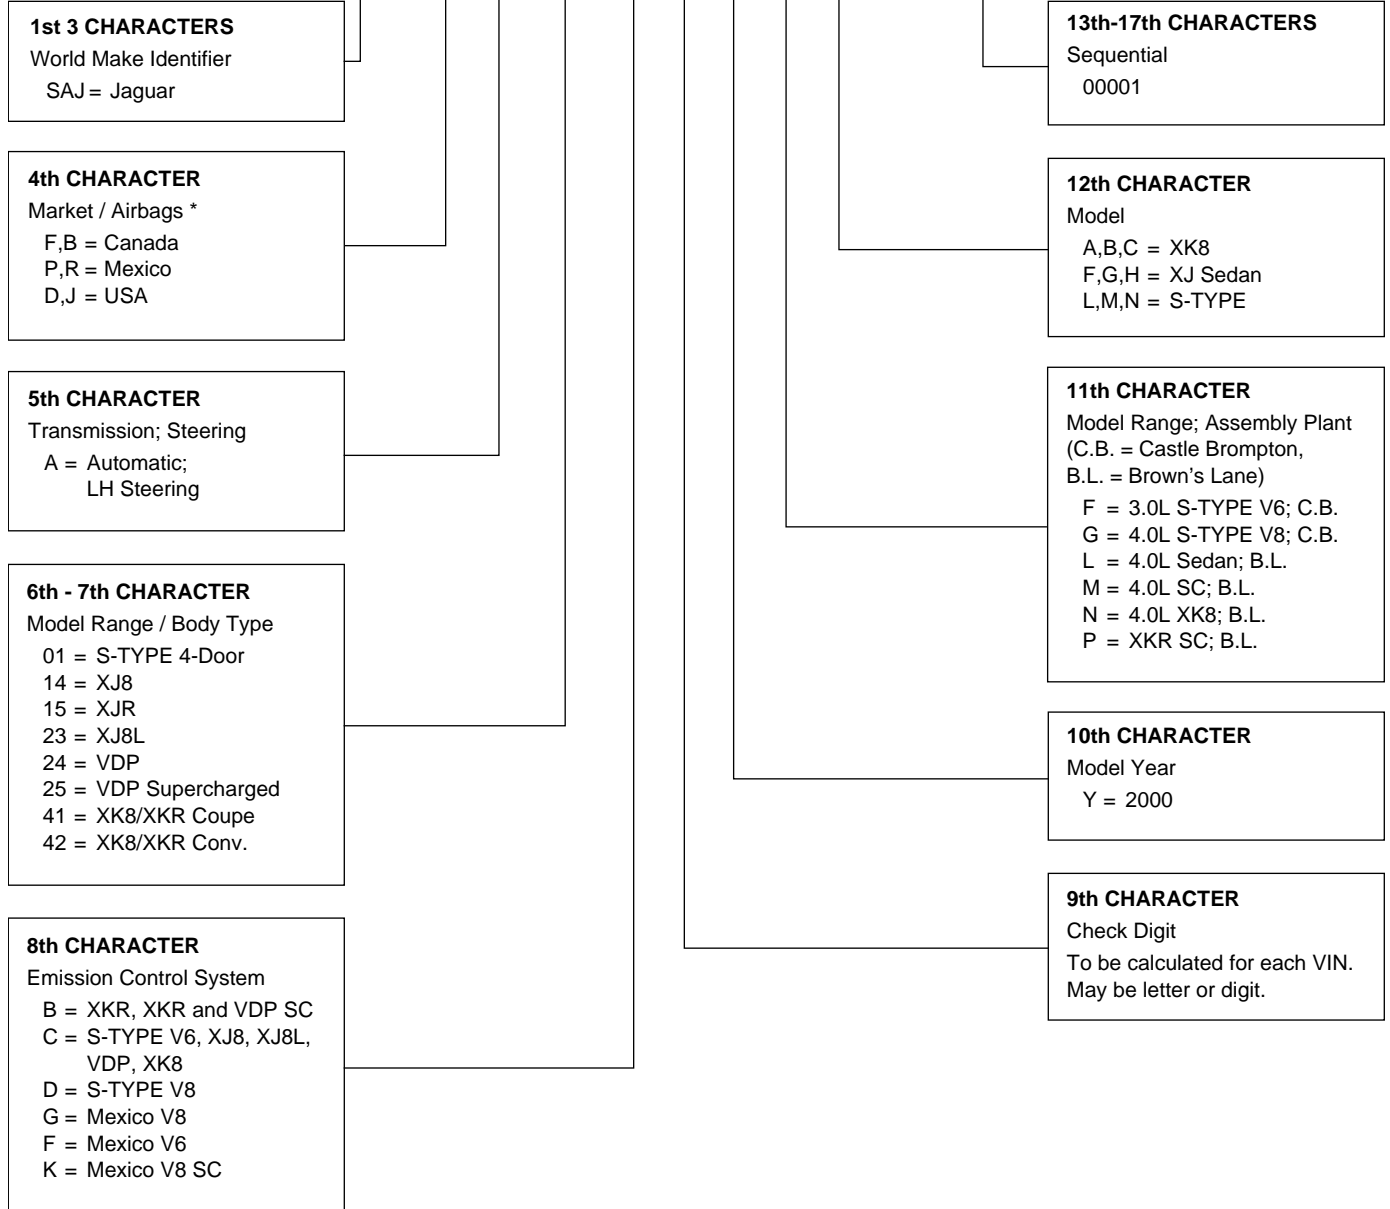

EXPLANATION OF 17-CHARACTER VEHICLE IDENTIFICATION NUMBER (VIN): Through 1999 MY

SAJNX124?WC72XXXX

EXPLANATION OF 17-CHARACTER VEHICLE IDENTIFICATION NUMBER (VIN): 2000 MY onward

SAJDA25B?YMFXXXXX

2004 MODEL YEAR VIN DECODER

2003 MODEL YEAR VIN DECODER

POSITION	DEFINITION	CHARACTERS
1-3	World Manufacturer ID	SAJ
4	Market/Airbags	F,G= Canada T,P = Mexico D,E= USA
5	Transmission/Steering	A = Automatic LHS B = Manual LHS
6-7	Vehicle Line/Body Type	01 = S-TYPE 4 Door Sedan 03 = S-TYPE SPORT 4 DR SEDAN 12 = XJ Sport 14 = XJ8 15 = XJR 24 = VDP 25 = Super V8 41 = XK8/XKR Coupe 42 = XK8/XKR Convertible 51 = X-TYPE 4 door sedan 52 = X-TYPE entry level 4 dr sedan 53 = X-TYPE Sport 4 dr sedan
8	Emission Control System	B = XKR,XJR/Super V8 B = Mexico 3.0 S-TYPE C = XJ8, XJ Sport, VDP, XK8, C = X-TYPE3.0 C = Mexico 4.2 S-TYPE D = X-TYPE 2.5 D = Mexico S-TYPE R E = Mexico X-TYPE 2.5 F = Mexico X-type 3.0 G = Mexico V8 normally aspirated K = Mexico V8 S/C T = US/CANADA S-TYPE 3.0 U = US/CANADA S-TYPE 4.2 V = US/CANADA S-TYPE R ?
9	Check Digit	
10	Model Year	3 = 2003 Model Year
11	Model Line & Assembly Plt	F = 3.0L S-TYPE V6;Castle Bromwich H= 4.2L S-TYPE V8;Castle Bromwich L = 4.0L Sedan; Browns Lane M = 4.0L S/C; Browns Lane 1 = 4.2L S-TYPE R; Castle Bromwich 2 = 4.2L XK8; Browns Lane 3 = 4.2 XKR S/C; Browns Lane W = 3.0L X-TYPE Halewood X = 2.5L X-TYPE Halewood
12	Model	A = XK8 F = XJ Sedan, Super V8 L, M, N =S-TYPE
13-17	Sequential	C, D = X-TYPE 00001