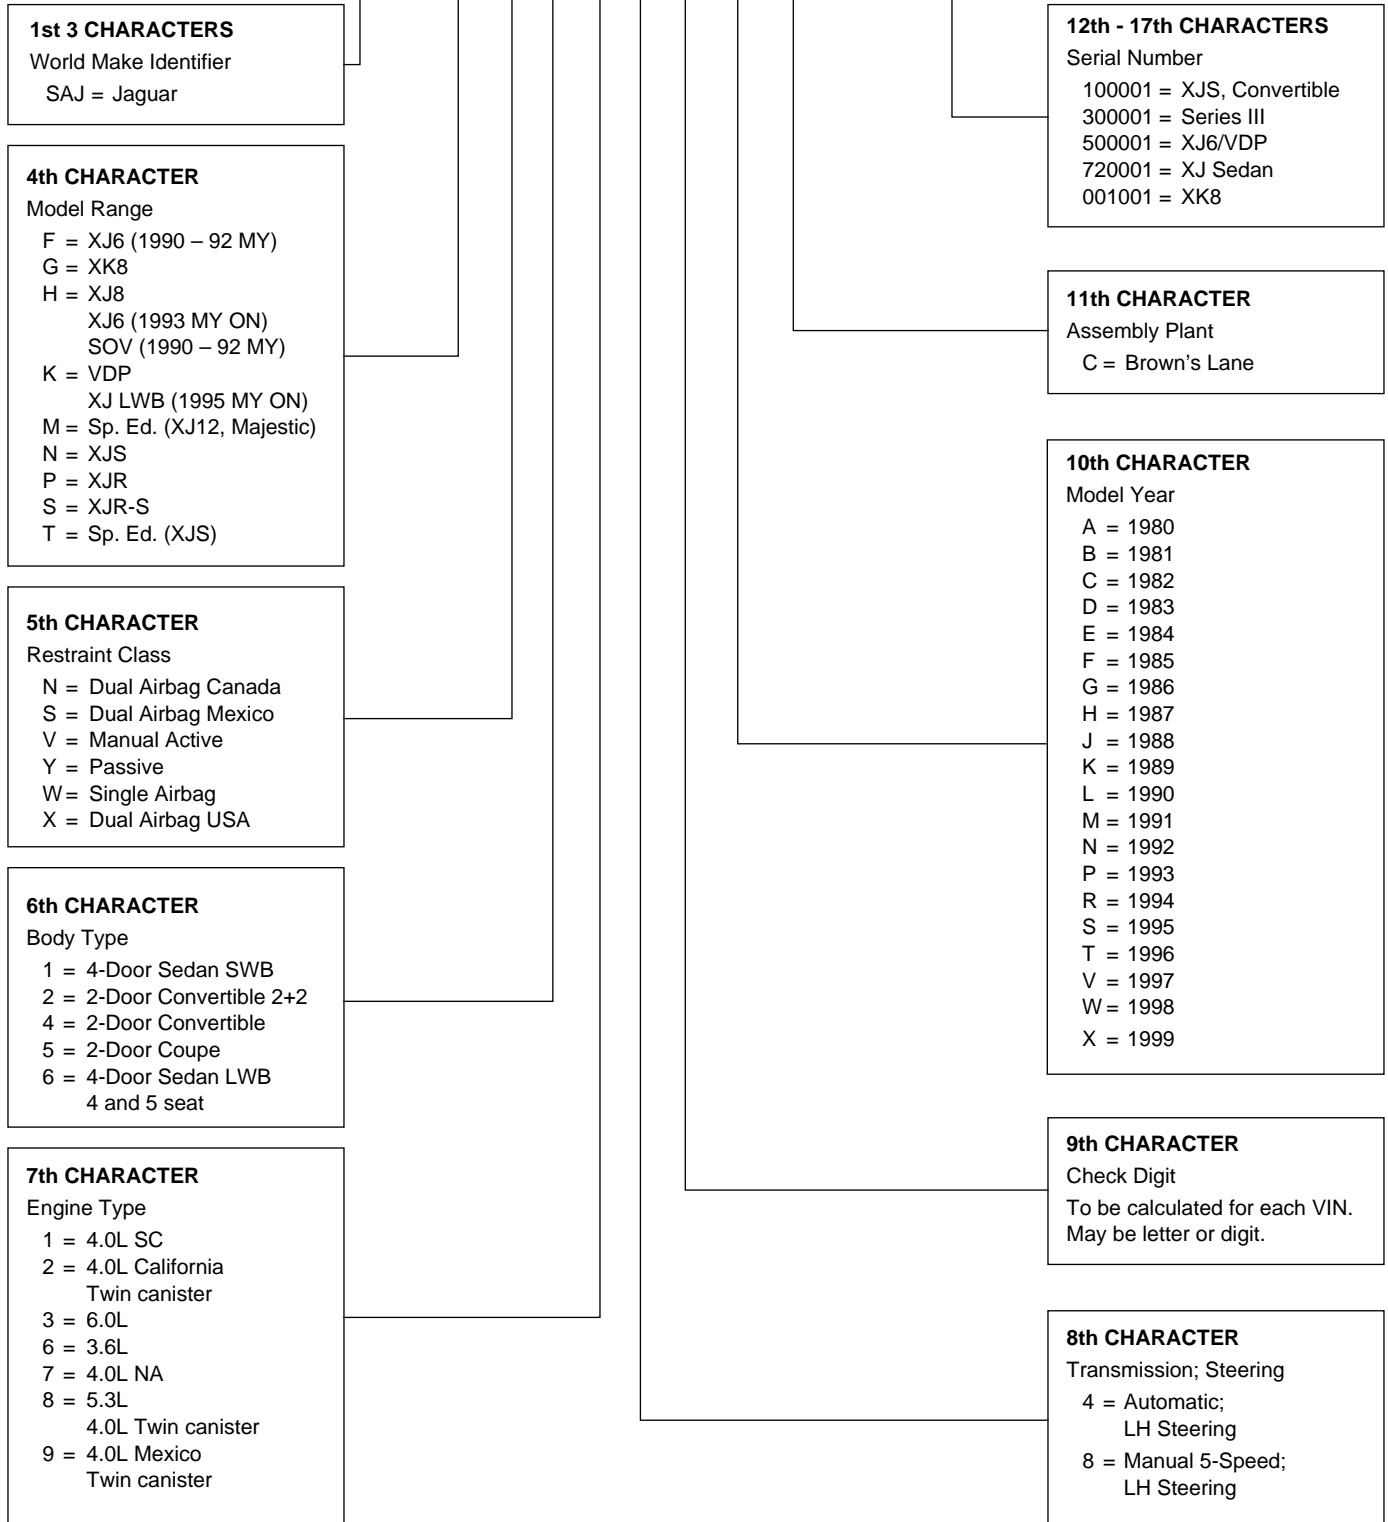

EXPLANATION OF 17-CHARACTER VEHICLE IDENTIFICATION NUMBER (VIN): Through 1999 MY

SAJNX124?WC72XXXX

EXPLANATION OF 17-CHARACTER VEHICLE IDENTIFICATION NUMBER (VIN): 2000 MY onward

SAJDA25B?YMFXXXXX

2004 MODEL YEAR VIN DECODER

2003 MODEL YEAR VIN DECODER

POSITION	DEFINITION	CHARACTERS
1-3	World Manufacturer ID	SAJ
4	Market/Airbags	F,G= Canada T,P = Mexico D,E= USA
5	Transmission/Steering	A = Automatic LHS B = Manual LHS
6-7	Vehicle Line/Body Type	01 = S-TYPE 4 Door Sedan 03 = S-TYPE SPORT 4 DR SEDAN 12 = XJ Sport 14 = XJ8 15 = XJR 24 = VDP 25 = Super V8 41 = XK8/XKR Coupe 42 = XK8/XKR Convertible 51 = X-TYPE 4 door sedan 52 = X-TYPE entry level 4 dr sedan 53 = X-TYPE Sport 4 dr sedan
8	Emission Control System	B = XKR,XJR/Super V8 B = Mexico 3.0 S-TYPE C = XJ8, XJ Sport, VDP, XK8, C = X-TYPE3.0 C = Mexico 4.2 S-TYPE D = X-TYPE 2.5 D = Mexico S-TYPE R E = Mexico X-TYPE 2.5 F = Mexico X-type 3.0 G = Mexico V8 normally aspirated K = Mexico V8 S/C T = US/CANADA S-TYPE 3.0 U = US/CANADA S-TYPE 4.2 V = US/CANADA S-TYPE R ?
9	Check Digit	
10	Model Year	3 = 2003 Model Year
11	Model Line & Assembly Plt	F = 3.0L S-TYPE V6;Castle Bromwich H= 4.2L S-TYPE V8;Castle Bromwich L = 4.0L Sedan; Browns Lane M = 4.0L S/C; Browns Lane 1 = 4.2L S-TYPE R; Castle Bromwich 2 = 4.2L XK8; Browns Lane 3 = 4.2 XKR S/C; Browns Lane W = 3.0L X-TYPE Halewood X = 2.5L X-TYPE Halewood
12	Model	A = XK8 F = XJ Sedan, Super V8 L, M, N =S-TYPE
13-17	Sequential	C, D = X-TYPE 00001