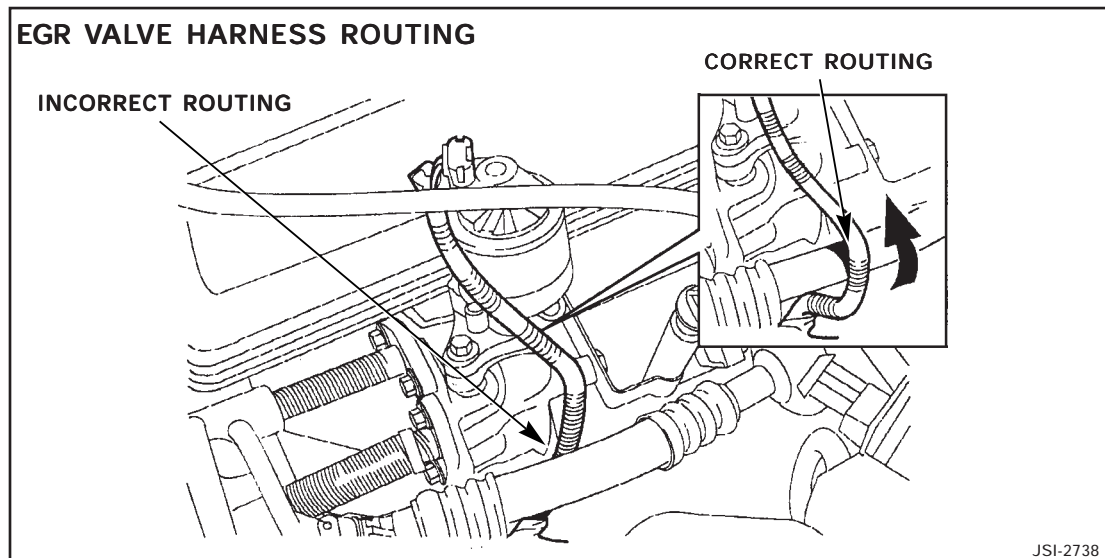

1. Check whether the harness is routed outboard or inboard of the air conditioning line (Illustration 1).  
If the harness is routed **outboard** of the air conditioning line as in the inset of Illustration 1, the routing is correct.  
If the harness is routed **inboard** of the air conditioning line as in the main illustration, the routing is **incorrect** and **must** be corrected.
2. Disconnect the harness connector (Illustration 1) from the EGR valve, and pull the harness downward until it is below the A/C line.
3. Re-route the EGR harness **outboard** of the air conditioning line as in the inset of Illustration 1. Reconnect the harness connector to the EGR valve. Make sure the harness is now clear of the EGR valve.

ILLUSTRATION 1